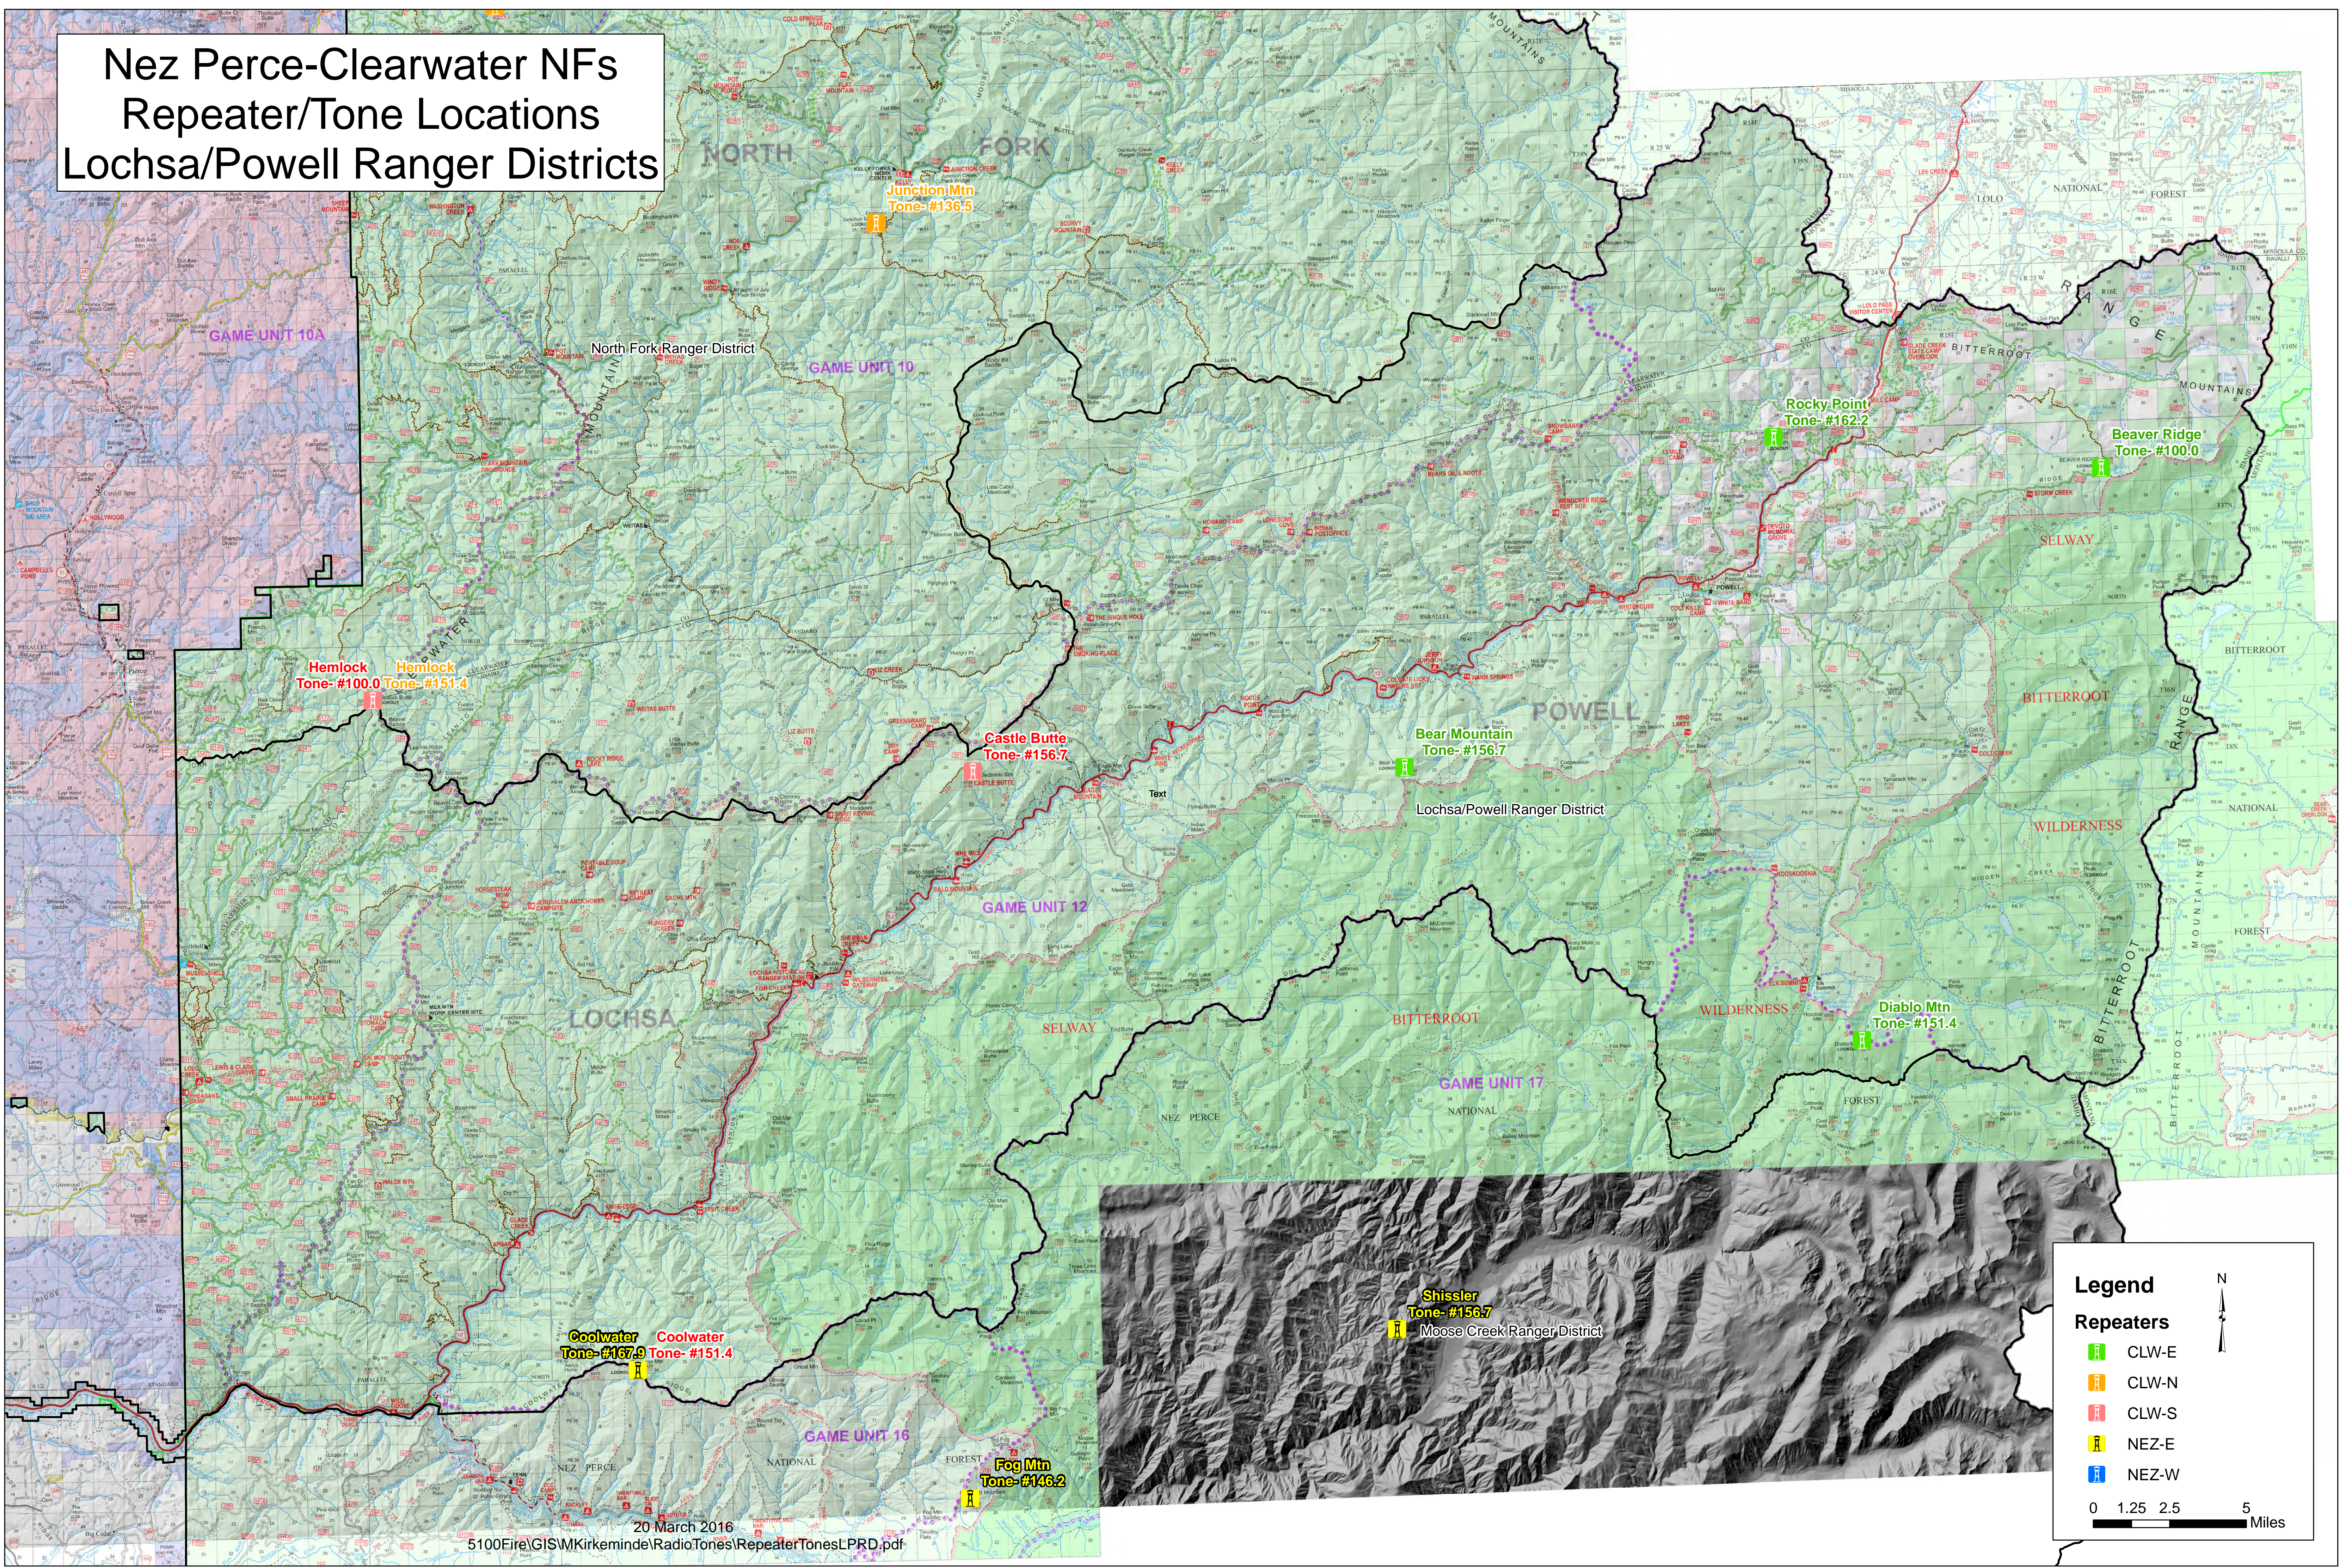

# Nez Perce-Clearwater NFs Repeater/Tone Locations Lochsa/Powell Ranger Districts

Junction Mtn  
Tone- #136.5

North Fork Ranger District

Rocky Point  
Tone- #162.2

Beaver Ridge  
Tone- #100.0

Hemlock  
Tone- #100.0  
Hemlock  
Tone- #151.4

Castle Butte  
Tone- #156.7

Bear Mountain  
Tone- #156.7

Lochsa/Powell Ranger District

Diablo Mtn  
Tone- #151.4

Coolwater  
Tone- #167.9  
Coolwater  
Tone- #151.4

Fog Mtn  
Tone- #146.2

Shissler  
Tone- #156.7  
Moose Creek Ranger, District

## Legend

### Repeaters

- CLW-E
- CLW-N
- CLW-S
- NEZ-E
- NEZ-W

0 1.25 2.5 5 Miles